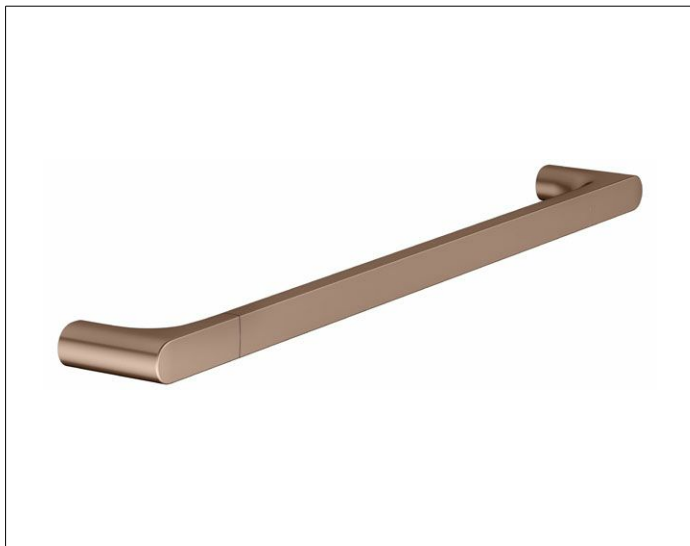

Edition 400

11501290600 Towel rail

PRODUCT

DRAWING

SURFACE

brushed red gold

DIMENSION

600 mm