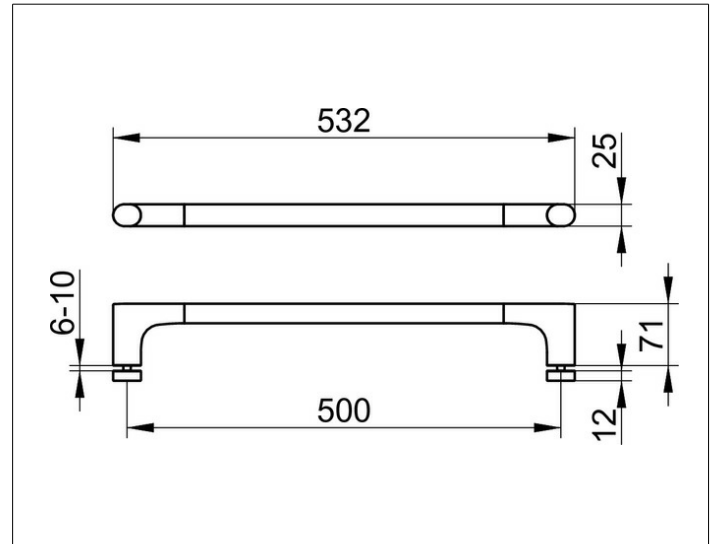

Edition 400

11508010501 Shower door handle

PRODUCT

DRAWING

PRODUCT ATTRIBUTES

with counter plates

SURFACE

chrome-plated

DIMENSION

500 mm