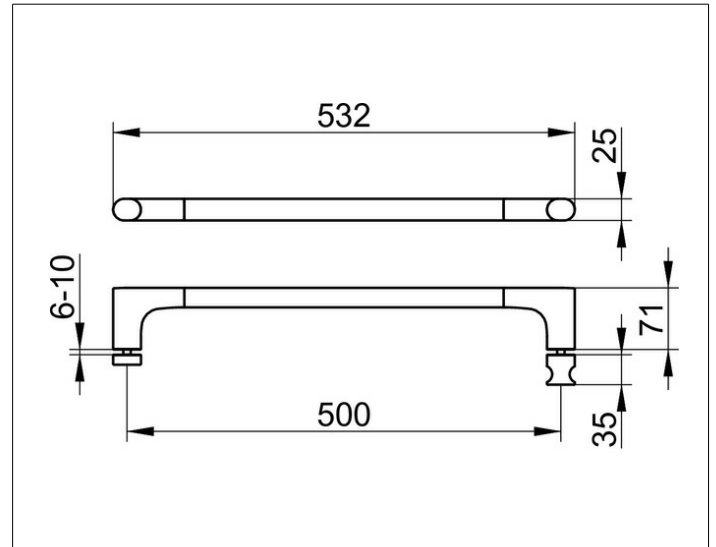

Edition 400

11508010502 Shower door handle

PRODUCT

DRAWING

PRODUCT ATTRIBUTES

with counter plate and handle,
mountable on the right or left side

SURFACE

chrome-plated

DIMENSION

500 mm