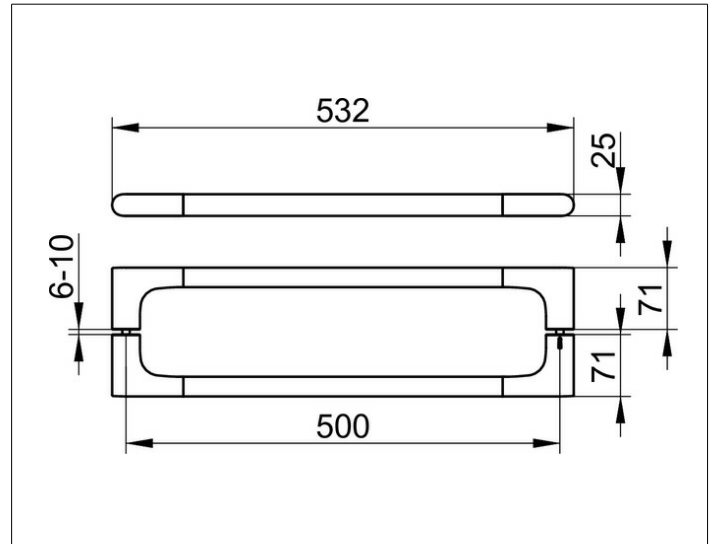

Edition 400

11508010503 Shower door handle (double)

PRODUCT

DRAWING

SURFACE

chrome-plated

DIMENSION

500 mm