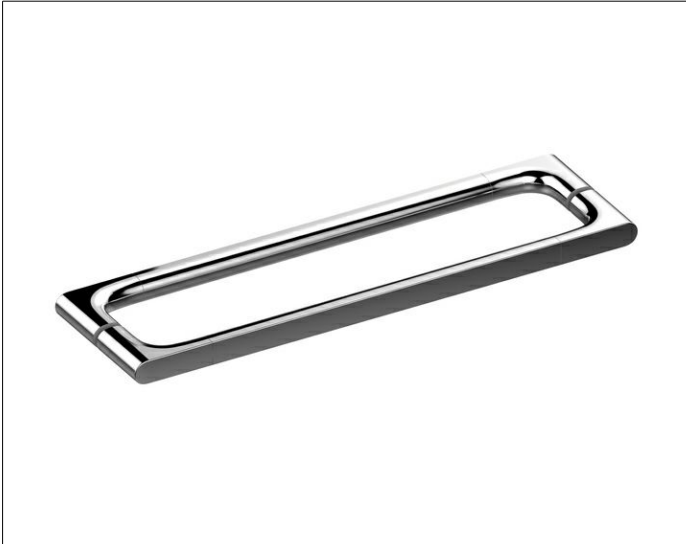

Edition 400

11508010503 Shower door handle (double)

PRODUCT

DRAWING

SURFACE

chrome-plated

DIMENSION

500 mm