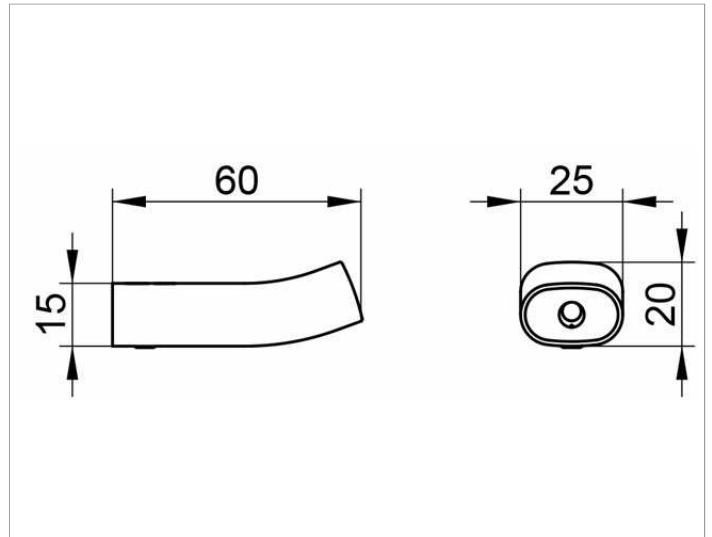

Edition 400

11514010000 Towel hook

PRODUCT

DRAWING

SURFACE

chrome-plated

SPECIFICATIONS

KEUCO Edition 400 towel hook, 11514010000
 chrome-plated towel hook,
 sculptural design,
 with slightly rounded edges,
 hook head slightly angled, easy to clean,
 depth 60 mm, width 25 mm, total height 20 mm,
 the towel hook is fitted concealed,
 delivery includes anti-corrosion fixings