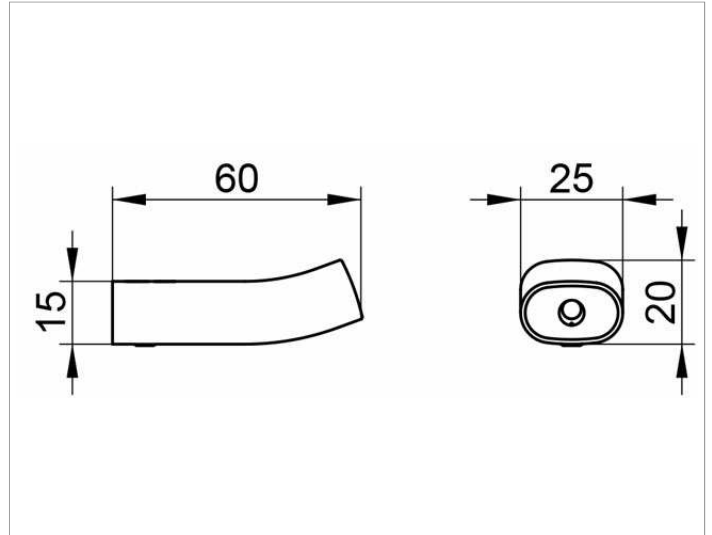

Edition 400

11514030000 Towel hook

**PRODUCT**

**DRAWING**

**SURFACE**

brushed bronze

**SPECIFICATIONS**

KEUCO Edition 400 towel hook 11514030000  
 brushed bronze towel hook,  
 sculptural design,  
 with slightly rounded edges,  
 hook head slightly angled, easy to clean,  
 depth 2-3/8", width 1", total height 13/16",  
 the towel hook is fitted concealed,  
 delivery includes anti-corrosion fixings