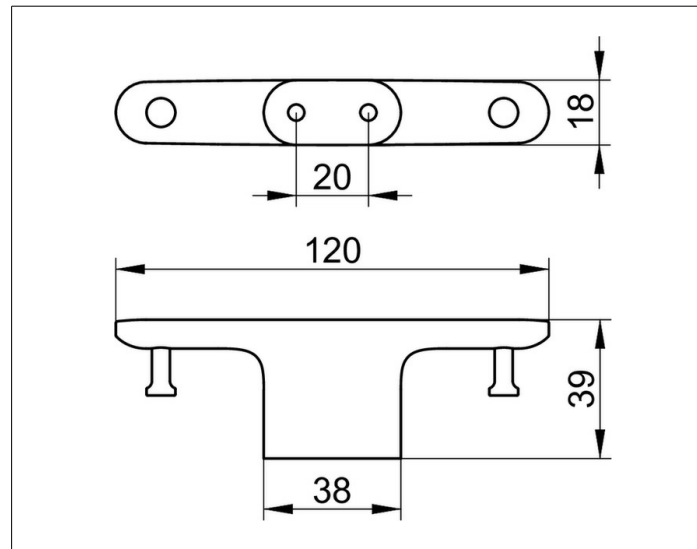

Edition 400

11515130000 Towel hook

**PRODUCT**

**DRAWING**

**PRODUCT ATTRIBUTES**

double

**SURFACE**

brushed black chrome

**SPECIFICATIONS**

KEUCO Edition 400 towel hook, double, 11515130000  
 brushed black chrome towel hook, double,  
 sculptural design,  
 with slightly rounded edges,  
 with concealed towel hangers,  
 hook head slightly angled, easy to clean,  
 depth 1-1/2", width 4-3/4", total height 11/16",  
 the towel hook is fitted concealed,  
 delivery includes anti-corrosion fixings