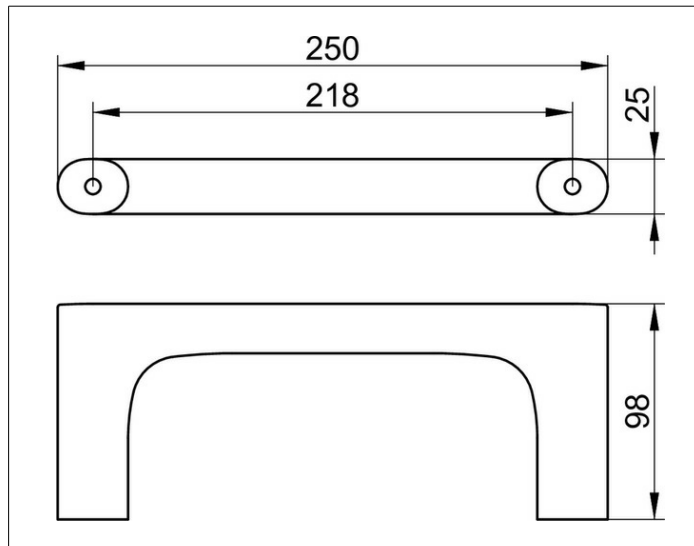

Edition 400

11521130000 Towel ring

PRODUCT

DRAWING

PRODUCT ATTRIBUTES

fixed

SURFACE

brushed black chrome

SPECIFICATIONS

KEUCO Edition 400 towel ring, 11521130000
 brushed black chrome towel ring,
 sculptural design,
 with slightly rounded edges,
 closed, rectangular outline,
 rounded at the lower corners,
 antistatic, easy to clean,
 depth 3-7/8", width 9-13/16", height 1",
 the towel ring is fitted concealed,
 delivery included anti-corrosion fixings