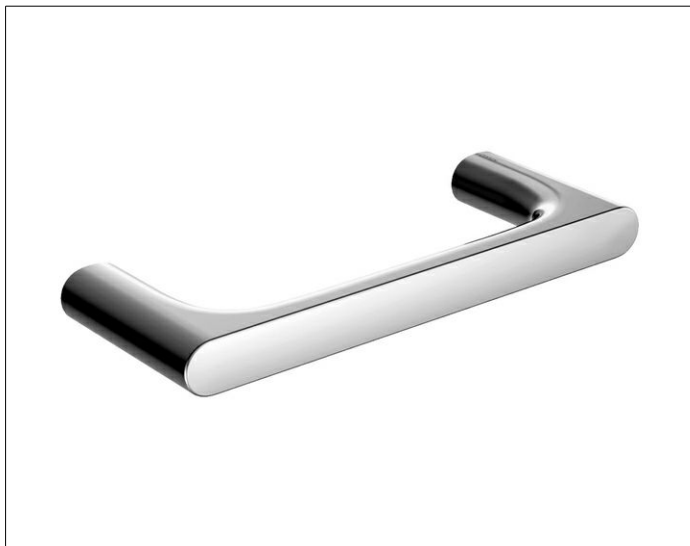

Edition 400

11521130000 Towel ring

PRODUCT

DRAWING

PRODUCT ATTRIBUTES

fixed

SURFACE

brushed black chrome

SPECIFICATIONS

KEUCO Edition 400 towel ring, 11521130000
 brushed black chrome towel ring,
 sculptural design,
 with slightly rounded edges,
 closed, rectangular outline,
 rounded at the lower corners,
 antistatic, easy to clean,
 depth 3-7/8", width 9-13/16", height 1",
 the towel ring is fitted concealed,
 delivery included anti-corrosion fixings