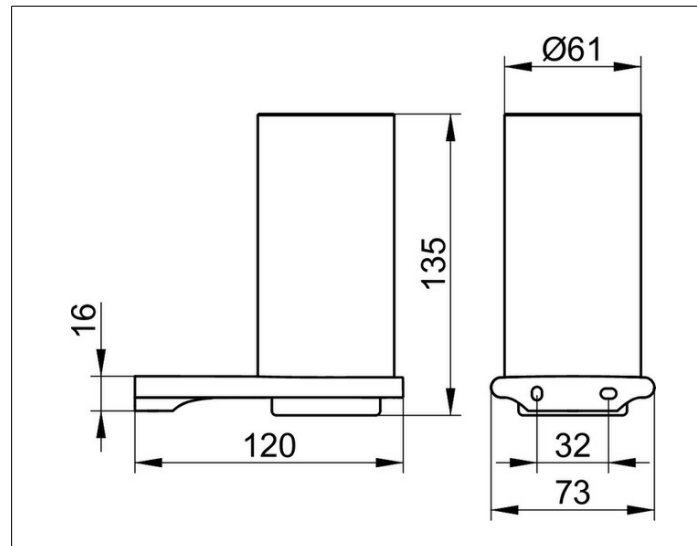

Edition 400

11550059000 Tumbler holder

PRODUCT

DRAWING

PRODUCT ATTRIBUTES

complete with crystal glass

SURFACE

brushed nickel

SPECIFICATIONS

KEUCO Edition tumbler holder, 11550059000
 tumbler holder in sculptural design,
 brushed nickel holder with slightly rounded edges,
 complete with crystal glass, easy to clean,
 width 2-7/8", height 5-5/16", depth 4-3/4",
 the holder is fitted concealed,
 delivery includes anti-corrosion fixings