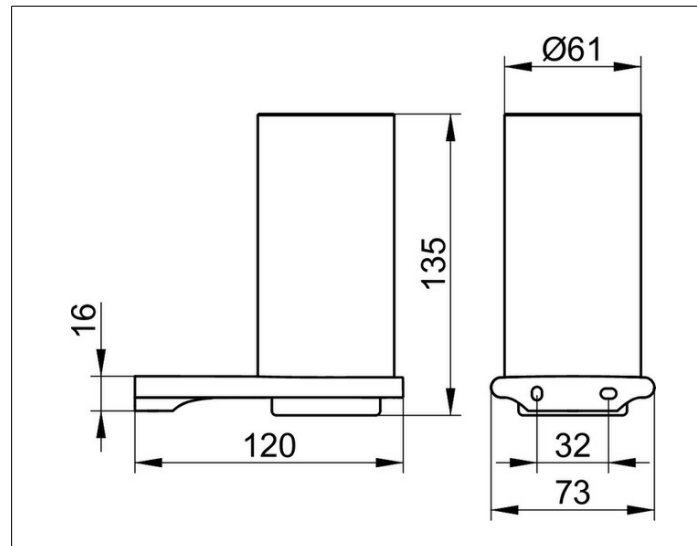

Edition 400

11550139000 Tumbler holder

PRODUCT

DRAWING

PRODUCT ATTRIBUTES

complete with crystal glass

SURFACE

brushed black chrome

SPECIFICATIONS

KEUCO Edition tumbler holder, 11550139000
 tumbler holder in sculptural design,
 brushed black chrome holder with slightly rounded edges,
 complete with crystal glass, easy to clean,
 width 2-7/8", height 5-5/16", depth 4-3/4",
 the holder is fitted concealed,
 delivery includes anti-corrosion fixings