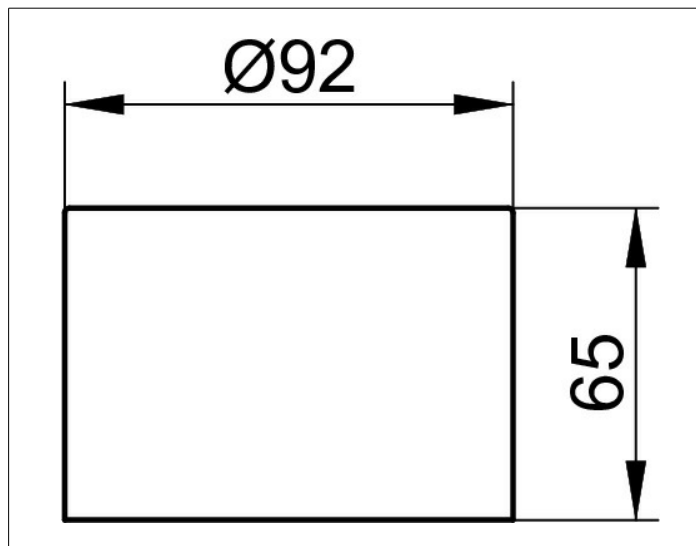

Edition 400  
11552009000 Cup

PRODUCT

DRAWING

PRODUCT ATTRIBUTES

crystal glass matt, only