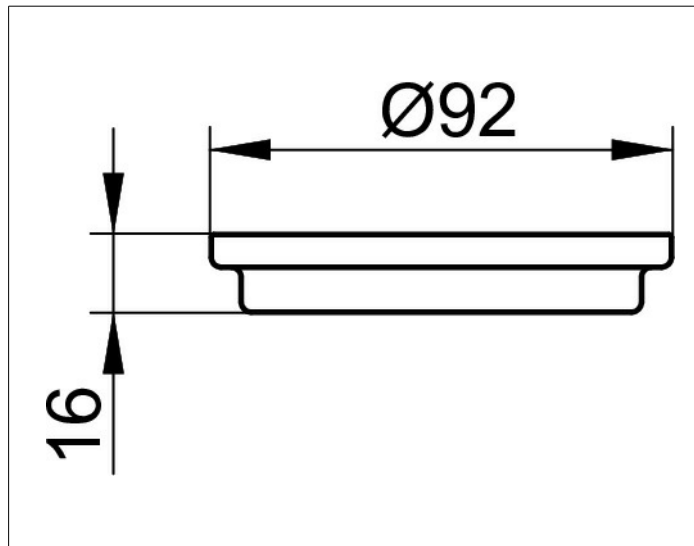

Edition 400

11555009000 Crystal soap dish

PRODUCT

DRAWING

PRODUCT ATTRIBUTES

matt, only