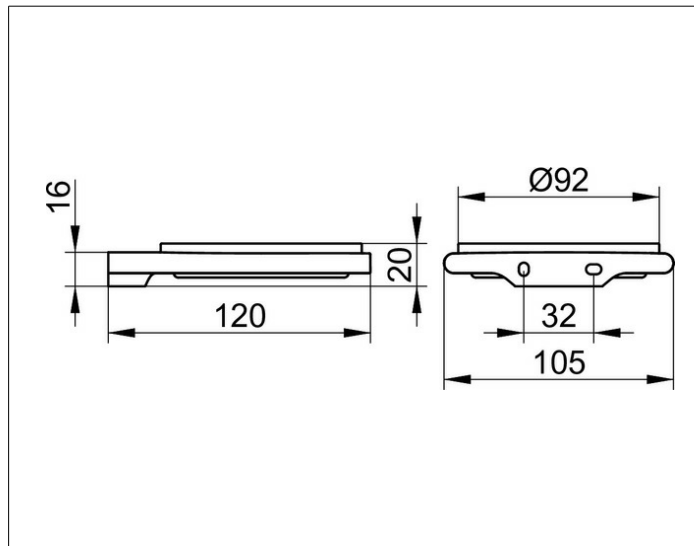

Edition 400

11555019000 Soap holder

PRODUCT

DRAWING

PRODUCT ATTRIBUTES

complete with crystal soap dish matt

SURFACE

chrome-plated

SPECIFICATIONS

KEUCO Edition 400 soap holder, 11555019000 soap holder in sculptural design, chrome-plated holder with slightly rounded edges, complete with removable crystal soap dish, matt, easy to clean, width 105 mm, Height 20 mm, depth 120 mm, the soap holder is fitted concealed, delivery includes anti-corrosion fixings