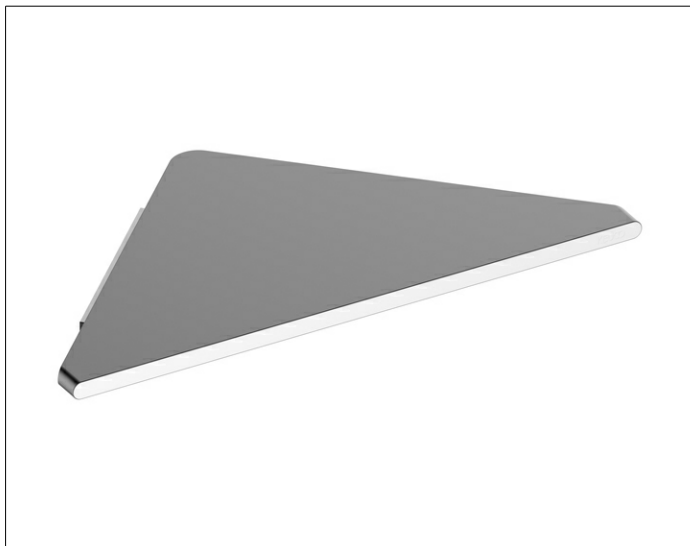

Edition 400

11557170000 Shower shelf for corner installation

PRODUCT

DRAWING

SURFACE

aluminium silver anodized (E6 EV1)