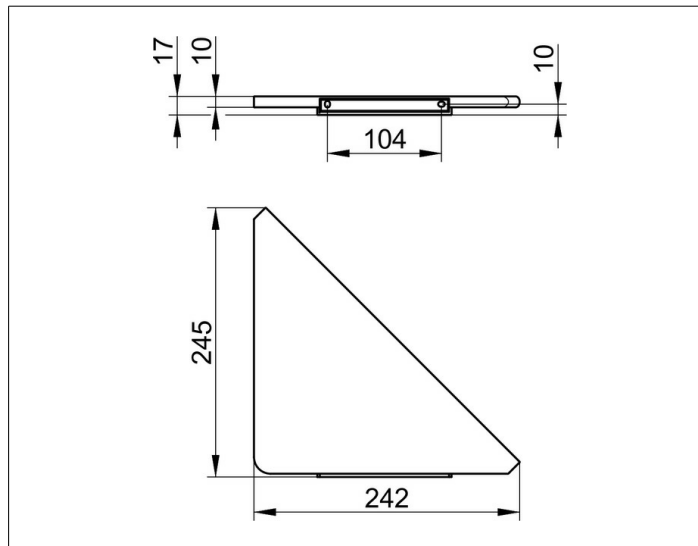

Edition 400

11557170000 Shower shelf for corner installation

PRODUCT

DRAWING

SURFACE

aluminium silver anodized (E6 EV1)