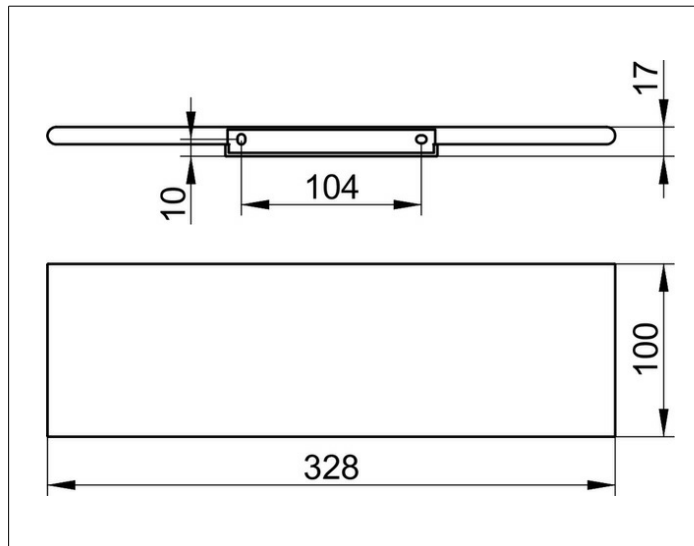

Edition 400

11558170000 Shower shelf

PRODUCT

DRAWING

SURFACE

aluminium silver anodized (E6 EV1)

SPECIFICATIONS

KEUCO Edition 400 shower shelf, 11558170000
 shower shelf made from solid aluminium ,
 aluminium silver anodized (E6 EV1),
 wall-mounted, with slightly rounded edges,
 width 328 mm, thickness 17 mm, depth 100 mm,
 the shower shelf is fitted concealed,
 delivery includes anti-corrosion fixings