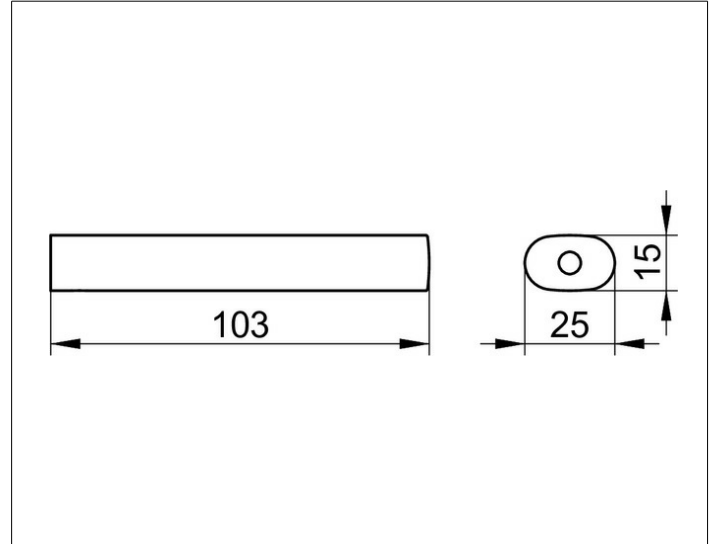

Edition 400

11563010000 Spare paper holder

**PRODUCT**

**DRAWING**

**SURFACE**

chrome-plated

**SPECIFICATIONS**

KEUCO Edition 400 Spare paper holder, 11563010000  
chrome-plated spare toilet paper holder,  
sculptural design  
easy to clean, wall-mounted,  
height 15 mm, width 24,5 mm, depth 103 mm,  
the spare toilet paper holder is fitted concealed,  
delivery included anti-corrosion fixings