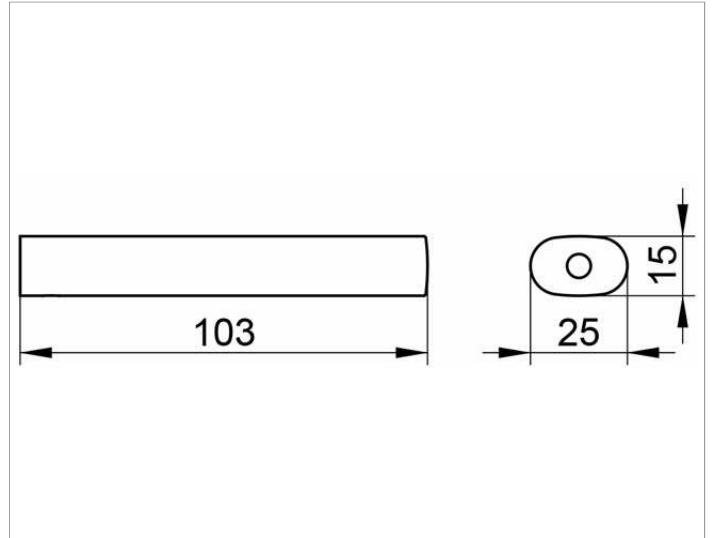

Edition 400

11563050000 Spare paper holder

PRODUCT

DRAWING

SURFACE

brushed nickel

SPECIFICATIONS

KEUCO Edition 400 Spare paper holder, 11563050000
brushed nickel spare toilet paper holder,
sculptural design
easy to clean, wall-mounted,
height 9/16", width 1", depth 4-1/16",
the spare toilet paper holder is fitted concealed,
delivery included anti-corrosion fixings