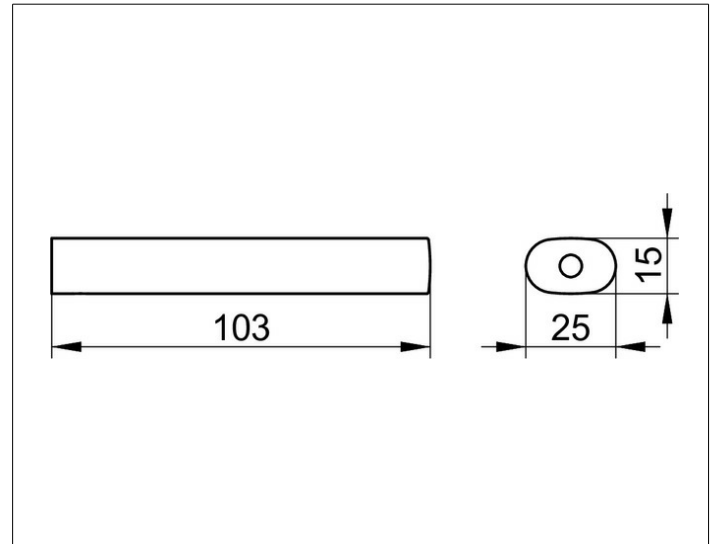

Edition 400

11563130000 Spare paper holder

PRODUCT

DRAWING

SURFACE

brushed black chrome

SPECIFICATIONS

KEUCO Edition 400 Spare paper holder, 11563130000
brushed black chrome spare toilet paper holder,
sculptural design
easy to clean, wall-mounted,
height 9/16", width 1", depth 4-1/16",
the spare toilet paper holder is fitted concealed,
delivery included anti-corrosion fixings