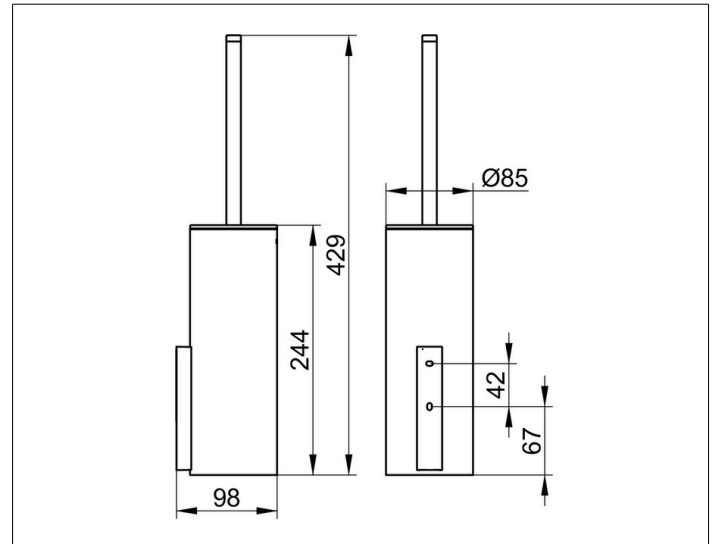

Edition 400

11564139000 Toilet brush set

PRODUCT

DRAWING

PRODUCT ATTRIBUTES

complete with crystal glass insert matt, detachable opaque synthetic insert, brush with handle and lid, spare brush head

SURFACE

brushed black chrome

SPECIFICATIONS

KEUCO Edition 400 toilet brush set, 11564139000
 brushed black chrome toilet brush set,
 sculptural design,
 wall-mounted, complete with crystal glass insert, matt
 brush with handle and lid,
 spare brush head,
 detachable opaque synthetic insert for easy cleaning,
 height insert 9-5/8" (height including brush 16-15/16"),
 diameter 3-3/8", depth 3-7/8",
 the toilet brush set is fitted concealed,
 delivery includes anti-corrosion fixings