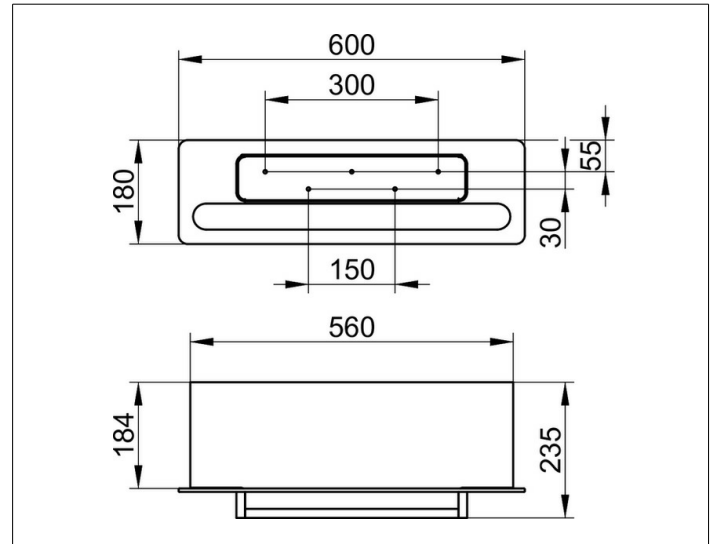

Edition 400

11575170014 Towel rack

PRODUCT

DRAWING

PRODUCT ATTRIBUTES

with panel made of ESG glass and
shelf aluminium silver anodized (E6 EV1)

SURFACE

aluminium silver anodized (E6 EV1)/glass truffle transparent