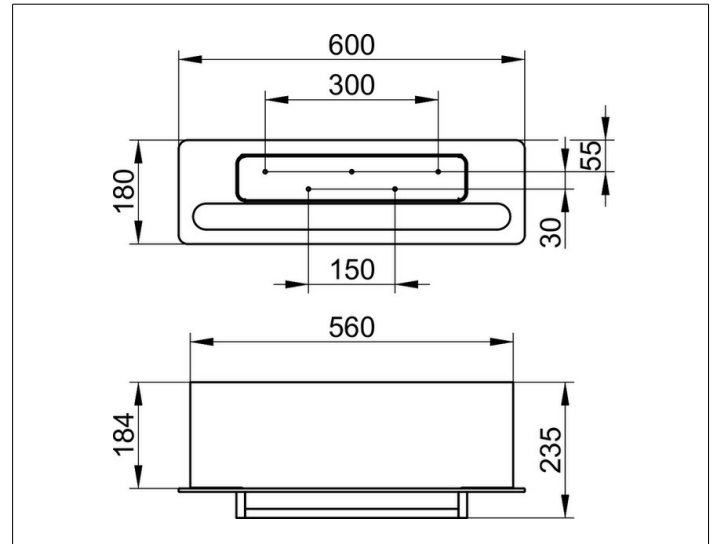

Edition 400

11575170018 Towel rack

PRODUCT

DRAWING

PRODUCT ATTRIBUTES

with panel made of ESG glass and
shelf aluminium silver anodized (E6 EV1)

SURFACE

aluminium silver anodized (E6 EV1)/glass cashmere transparent