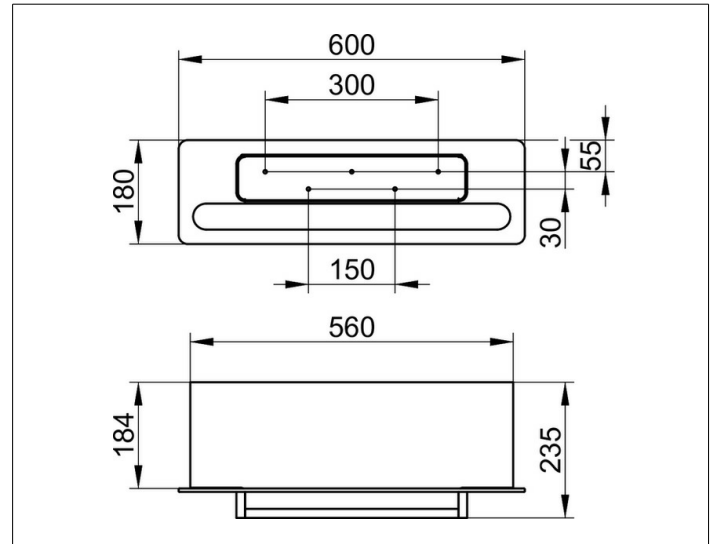

Edition 400

11575170030 Towel rack

PRODUCT

DRAWING

PRODUCT ATTRIBUTES

with panel made of ESG glass and
shelf aluminium silver anodized (E6 EV1)

SURFACE

aluminium silver anodized (E6 EV1)/glass white transparent