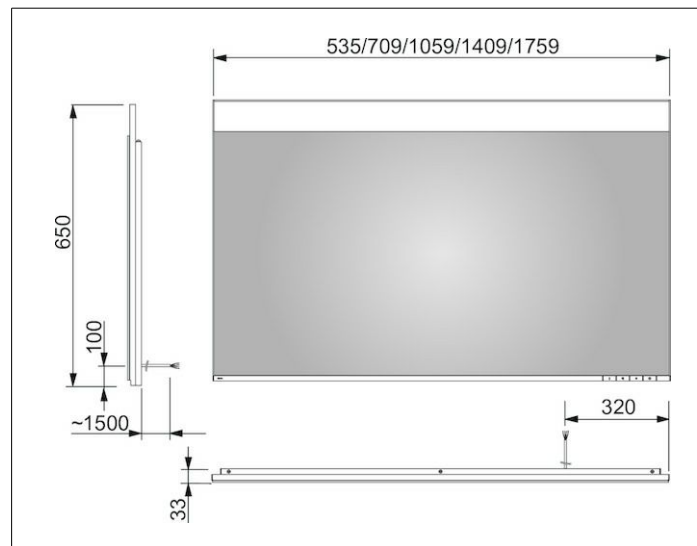

**Edition 400**

**11596171000 Light mirror**

**PRODUCT**

**DRAWING**

**PRODUCT ATTRIBUTES**

adjustable light colour from 2700 kelvin (warm white)  
to 6500 kelvin (daylight),

continuous aluminium frame

Operation:

key panel with capacitive touch sensor,  
integrated extension function for e.g. light switch

Illumination:

LED (lifespan > 30.000 hours)

infinitely dimmable

EEK: C , 9 kWh/1000h

**SURFACE**

10 watt

**DIMENSION**

535 x 650 x 33 mm