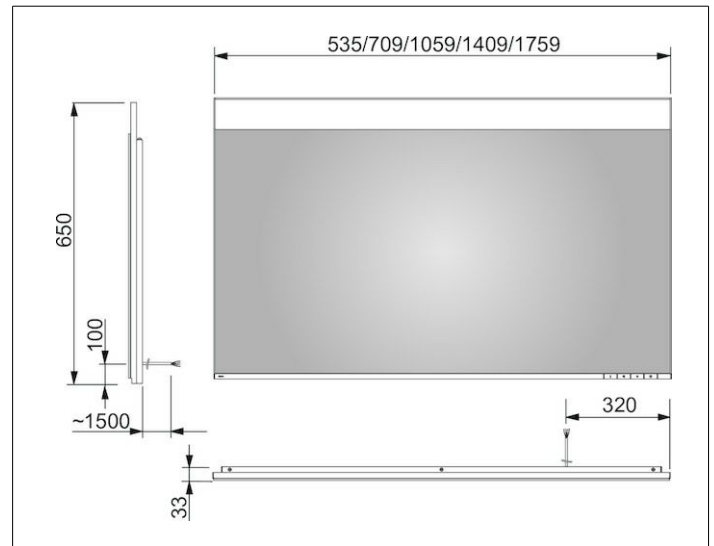

Edition 400

11596171500 Light mirror

PRODUCT

DRAWING

PRODUCT ATTRIBUTES

adjustable light colour from 2700 kelvin (warm white) to 6500 kelvin (daylight),

continuous aluminium frame

Operation:

key panel with capacitive touch sensor, integrated extension function for e.g. light switch

Illumination:

LED (lifespan > 30.000 hours)

infinitely dimmable

EEK: C , 13 kWh/1000h

SURFACE

13 watt

DIMENSION

710 x 650 x 33 mm

SPECIFICATIONS

KEUCO Edition 400 LED Light mirror, 11596171500

high-quality crystal mirror with

adjustable light colour from

2700 Kelvin (warm white) bis 6500 Kelvin (daylight),

continuous aluminium frame,

Operation:

key panel with capacitive touch sensor,

integrated extension function for e.g. light switch,

Illumination:

LED (lifespan > 30.000 hours.), infinitely dimmable,

EEK: A++, A+, A, 13 kWh/1000h,

width 710 mm, height 650 mm, depth 33 mm