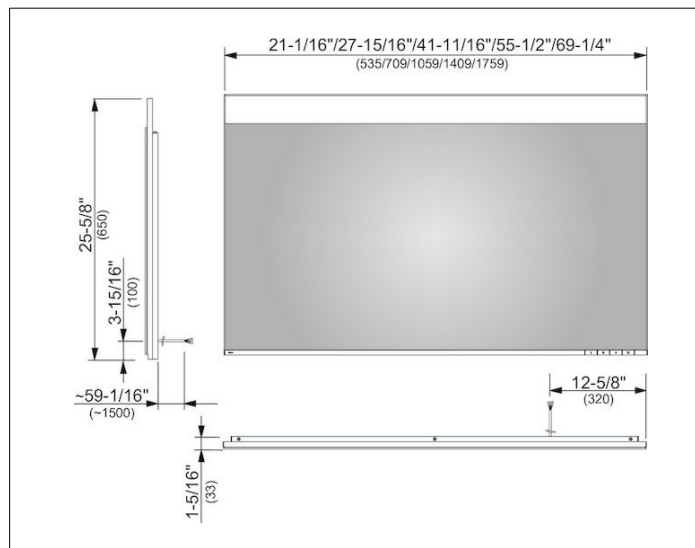

Edition 400

11596171550 Light mirror

PRODUCT

DRAWING

PRODUCT ATTRIBUTES

adjustable light color from 2700 kelvin (warm white) to 6500 kelvin (daylight),
continuous aluminum frame

Operation:

key panel with capacitive touch sensor,
integrated extension function for e.g. light switch

Illumination:

LED (lifespan > 30.000 hours)

infinitely dimmable

EEK: ,

SURFACE

13 watt

DIMENSION

710 x 650 x 33 mm

SPECIFICATIONS

KEUCO Edition 400 Light mirror 11596171550
High quality Light mirror in elegant design

adjustable light colour from 2700 kelvin (warm white) to 6500 kelvin (daylight),
continuous aluminium frame

Operation:

key panel with capacitive touch sensor,
integrated extension function for e.g. light switch

Illumination:

LED (lifespan > 30.000 hours)

infinitely dimmable

28" x 25-9/16" x 1-5/16"

13 watt