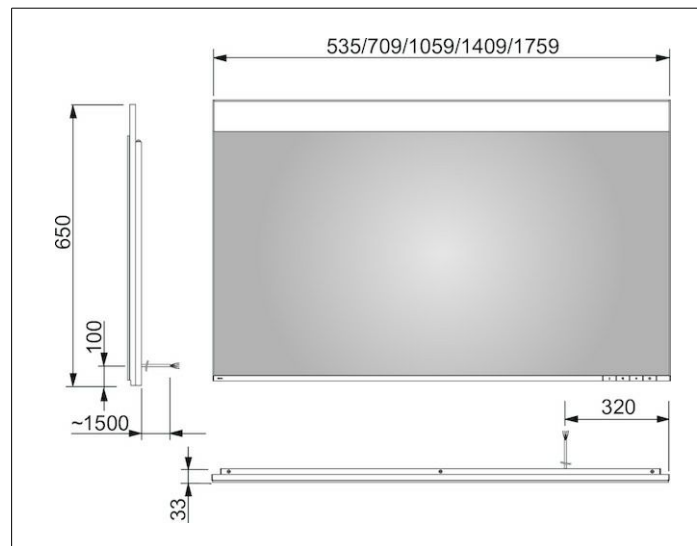

Edition 400

11596172003 Light mirror

PRODUCT

DRAWING

PRODUCT ATTRIBUTES

adjustable light colour from 2700 kelvin (warm white)
to 6500 kelvin (daylight),

continuous aluminium frame

Operation:

key panel with capacitive touch sensor,

DALI controlled

Illumination:

LED (lifespan > 30.000 hours)

infinitely dimmable

EEK: C , 20 kWh/1000h

SURFACE

19,5 watt

DIMENSION

1060 x 650 x 33 mm