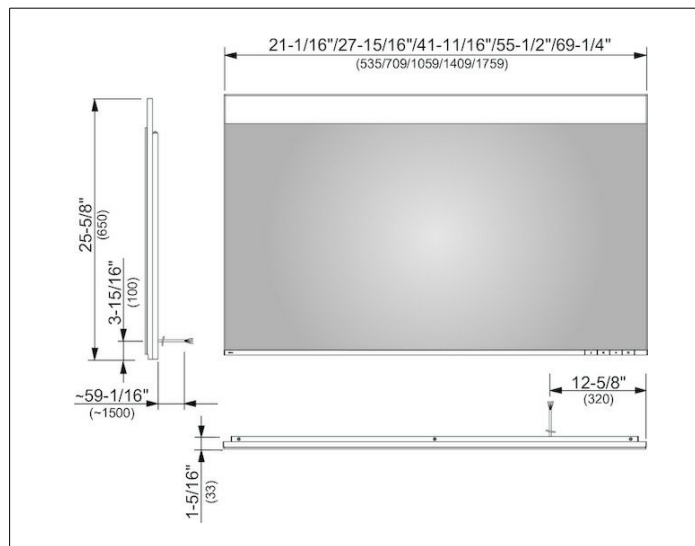

Edition 400

11596172050 Light mirror

PRODUCT

DRAWING

PRODUCT ATTRIBUTES

adjustable light color from 2700 kelvin (warm white) to 6500 kelvin (daylight),
continuous aluminum frame

Operation:

key panel with capacitive touch sensor,
integrated extension function for e.g. light switch

Illumination:

LED (lifespan > 30.000 hours)

infinitely dimmable

EEK: ,

SURFACE

19,5 watt

DIMENSION

1060 x 650 x 33 mm

SPECIFICATIONS

KEUCO Edition 400 Light mirror 11596172050
High quality Light mirror in elegant design

adjustable light colour from 2700 kelvin (warm white) to 6500 kelvin (daylight),
continuous aluminium frame

Operation:

key panel with capacitive touch sensor,
integrated extension function for e.g. light switch

Illumination:

LED (lifespan > 30.000 hours)

infinitely dimmable

41-3/4" x 25-9/16" x 1-5/16"

19,5 watt