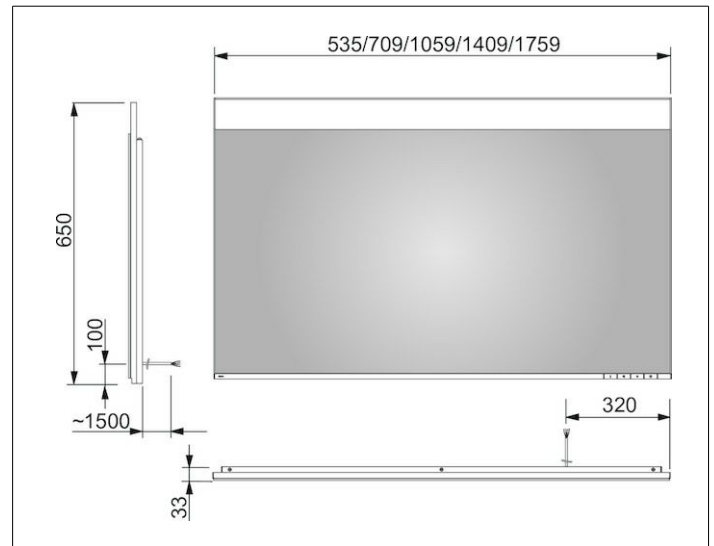

Edition 400

11596172500 Light mirror

PRODUCT

DRAWING

PRODUCT ATTRIBUTES

adjustable light colour from 2700 kelvin (warm white) to 6500 kelvin (daylight),

continuous aluminium frame

Operation:

key panel with capacitive touch sensor, integrated extension function for e.g. light switch

Illumination:

LED (lifespan > 30.000 hours)

infinitely dimmable

EEK: C , 26 kWh/1000h

SURFACE

26 watt

DIMENSION

1410 x 650 x 33 mm

SPECIFICATIONS

KEUCO Edition 400 LED Light mirror, 11596172500

high-quality crystal mirror with

adjustable light colour from

2700 Kelvin (warm white) bis 6500 Kelvin (daylight),

continuous aluminium frame,

Operation:

key panel with capacitive touch sensor,

integrated extension function for e.g. light switch,

Illumination:

LED (lifespan > 30.000 hours.), infinitely dimmable,

EEK: A++, A+, A, 13 kWh/1000h,

width 1410, height 650 mm, depth 33 mm