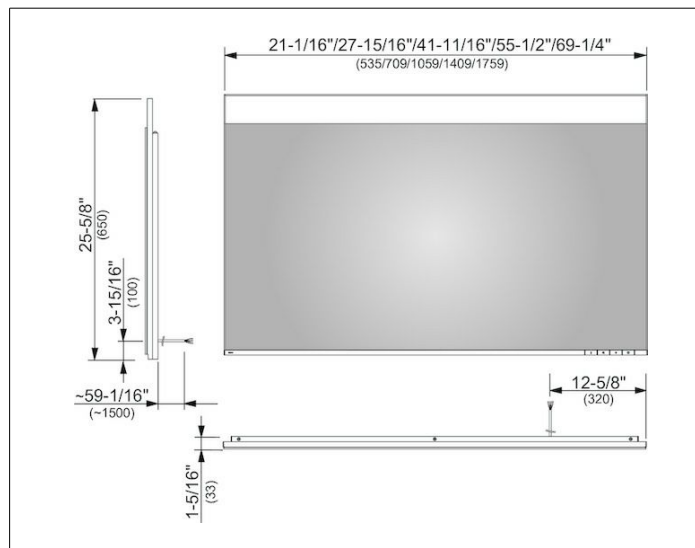

**Edition 400**

**11596172550 Light mirror**

**PRODUCT**

**DRAWING**

**PRODUCT ATTRIBUTES**

adjustable light color from 2700 kelvin (warm white) to 6500 kelvin (daylight),  
continuous aluminum frame

Operation:

key panel with capacitive touch sensor,  
integrated extension function for e.g. light switch

Illumination:

LED (lifespan > 30.000 hours)

infinitely dimmable

EEK: ,

**SURFACE**

26 watt

**DIMENSION**

1410 x 650 x 33 mm

**SPECIFICATIONS**

KEUCO Edition 400 Light mirror 11596172550  
High quality Light mirror in elegant design

adjustable light colour from 2700 kelvin (warm white) to 6500 kelvin (daylight),  
continuous aluminium frame

Operation:

key panel with capacitive touch sensor,  
integrated extension function for e.g. light switch

Illumination:

LED (lifespan > 30.000 hours)

infinitely dimmable

55-9/16" x 25-9/16" x 1-5/16"

26 watt