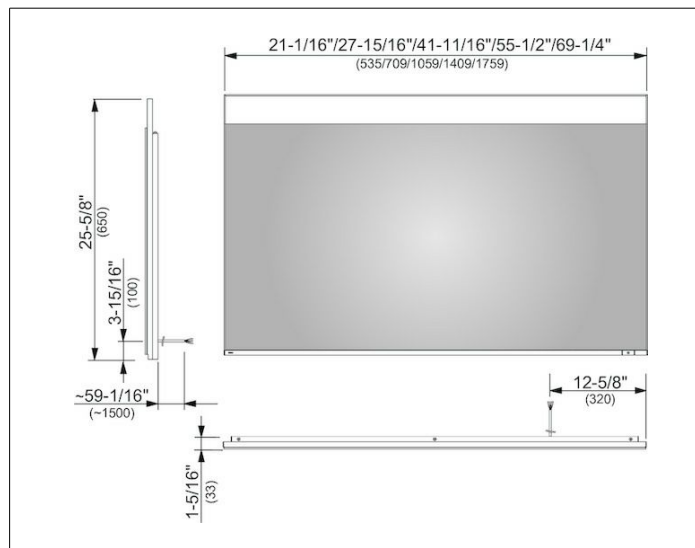

**Edition 400**

**11597171550 Light mirror**

**PRODUCT**

**DRAWING**

**PRODUCT ATTRIBUTES**

1 light color, 4000 kelvin (neutral white)  
 continuous aluminum frame  
 Operation:  
 key panel with capacitive touch sensor,  
 optional to be operated via the light switch  
 Illumination:  
 LED (lifespan > 30.000 hours)  
 infinitely dimmable  
 EEK: ,

**SURFACE**

13 watt

**DIMENSION**

710 x 650 x 33 mm

**SPECIFICATIONS**

KEUCO Edition 400 Light mirror 11597171550  
 High quality Light mirror in elegant design

1 light colour, 4000 kelvin (neutral white)  
 continuous aluminium frame

Operation:  
 key panel with capacitive touch sensor,  
 optional to be operated via the light switch

Illumination:  
 LED (lifespan > 30.000 hours)  
 infinitely dimmable

28" x 25-9/16" x 1-5/16"

13 watt