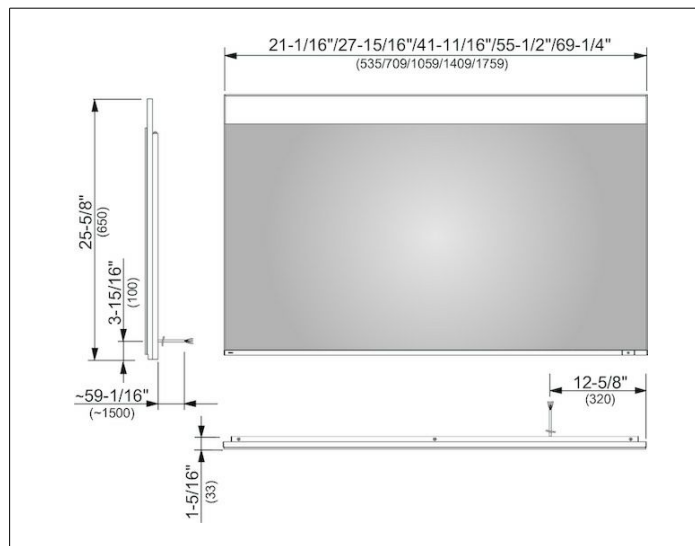

**Edition 400**

**11597172050 Light mirror**

**PRODUCT**

**DRAWING**

**PRODUCT ATTRIBUTES**

1 light color, 4000 kelvin (neutral white)  
 continuous aluminum frame  
 Operation:  
 key panel with capacitive touch sensor,  
 optional to be operated via the light switch  
 Illumination:  
 LED (lifespan > 30.000 hours)  
 infinitely dimmable  
 EEK: ,

**SURFACE**

19,5 watt

**DIMENSION**

1060 x 650 x 33 mm

**SPECIFICATIONS**

KEUCO Edition 400 Light mirror 11597172050  
 High quality Light mirror in elegant design

1 light colour, 4000 kelvin (neutral white)  
 continuous aluminium frame

Operation:  
 key panel with capacitive touch sensor,  
 optional to be operated via the light switch

Illumination:  
 LED (lifespan > 30.000 hours)  
 infinitely dimmable

41-3/4" x 25-9/16" x 1-5/16"

19,5 watt