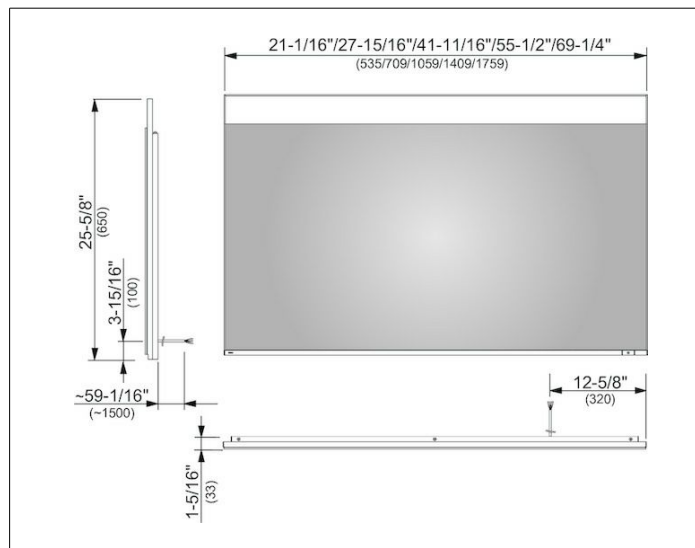

Edition 400

11597172550 Light mirror

PRODUCT

DRAWING

PRODUCT ATTRIBUTES

1 light color, 4000 kelvin (neutral white)
 continuous aluminum frame
 Operation:
 key panel with capacitive touch sensor,
 optional to be operated via the light switch
 Illumination:
 LED (lifespan > 30.000 hours)
 infinitely dimmable
 EEK: ,

SURFACE

26 watt

DIMENSION

1410 x 650 x 33 mm

SPECIFICATIONS

KEUCO Edition 400 Light mirror 11597172550
 High quality Light mirror in elegant design

1 light colour, 4000 kelvin (neutral white)
 continuous aluminium frame

Operation:
 key panel with capacitive touch sensor,
 optional to be operated via the light switch

Illumination:
 LED (lifespan > 30.000 hours)
 infinitely dimmable

55-9/16" x 25-9/16" x 1-5/16"

26 watt