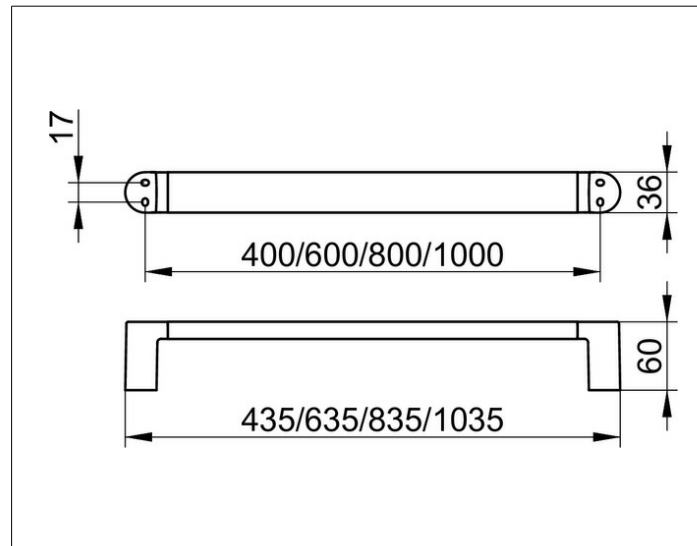

Elegance NEW

11601010400 Towel rail

PRODUCT

DRAWING

SURFACE

chrome-plated

DIMENSION

400 mm

SPECIFICATIONS

KEUCO ELEGANCE Towel rail
 11601010400
 Chrome-plated Towel rail
 Elegant, oval profile,
 slightly shaped surfaces in a timeless design,
 solid wall mounting in zinc cast,
 easy to clean
 Axle measurement 400 mm,
 Total width of 435 mm
 Projection 60 mm
 incl. corrosion-free mounting material