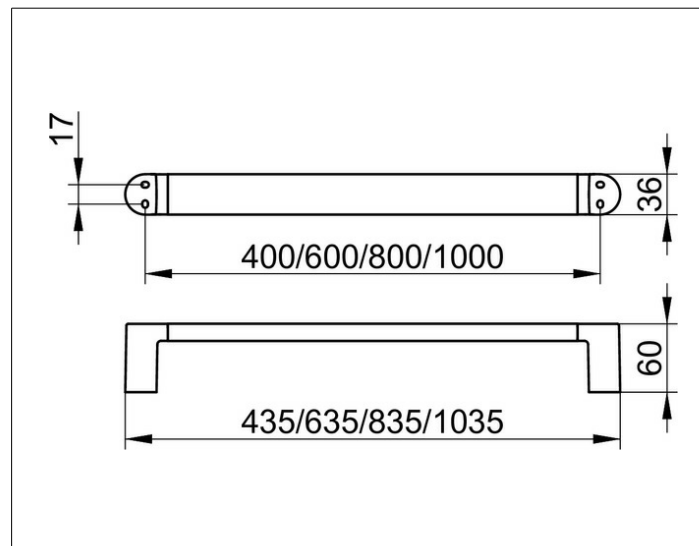

Elegance NEW

11601010800 Towel rail

PRODUCT

DRAWING

SURFACE

chrome-plated

DIMENSION

800 mm

SPECIFICATIONS

KEUCO ELEGANCE Towel rail 11601010800

Chrome-plated Towel rail

Elegant, oval profile,

slightly shaped surfaces in a timeless design,

solid wall mounting in zinc cast,

easy to clean

Axle measurement 800 mm,

Total width of 835 mm

Projection 60 mm

incl. corrosion-free mounting material