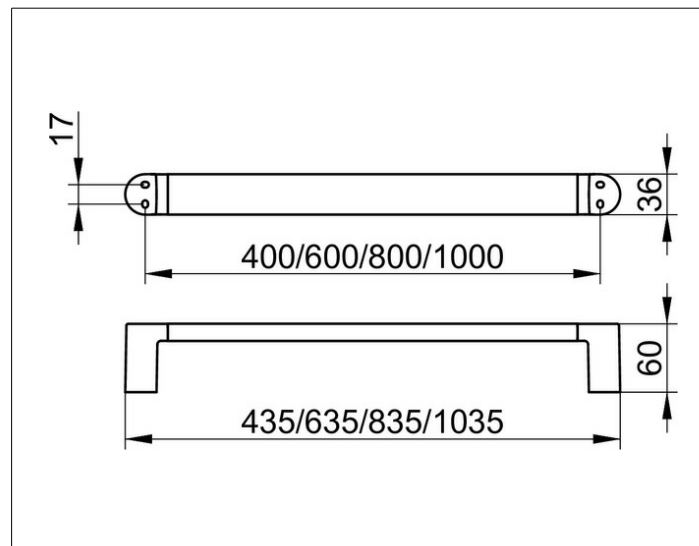

Elegance NEW

11601011000 Towel rail

PRODUCT

DRAWING

SURFACE

chrome-plated

DIMENSION

1000 mm

SPECIFICATIONS

KEUCO ELEGANCE Towel rail 11601011000

Chrome-plated Towel rail

Elegant, oval profile,

slightly shaped surfaces in a timeless design,

solid wall mounting in zinc cast,

easy to clean

Axle measurement 1000 mm,

Total width of 1035 mm

Projection 60 mm

incl. corrosion-free mounting material