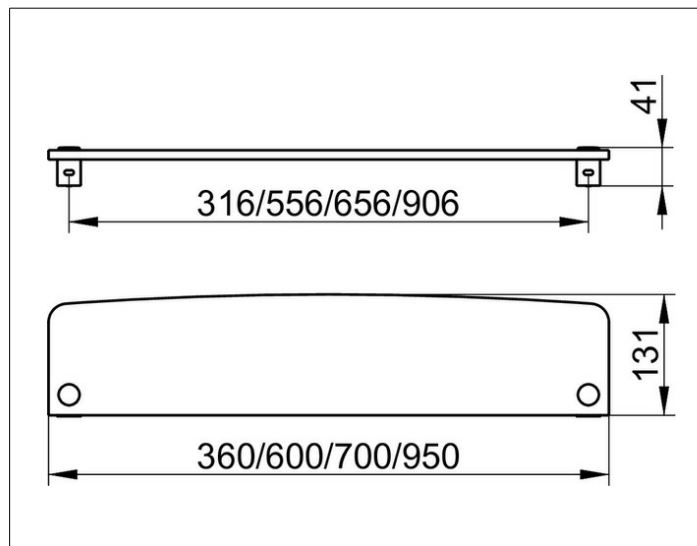

Elegance NEW

11610005300 Crystalline glass shelf

PRODUCT

DRAWING

PRODUCT ATTRIBUTES

without green tinged edge, only

DIMENSION

360 x 131 x 10 mm

SPECIFICATIONS

KEUCO ELEGANCE Crystalline glass plate 11610005300
 High quality Crystal glass plate to fit with shelf brackets, Cat-no. 11610
 360 x 131 x 10 mm, without green tinged edge
 The max. projection inclusive Glass plate is 131 mm
 Brackets and shelf to be ordered separately!