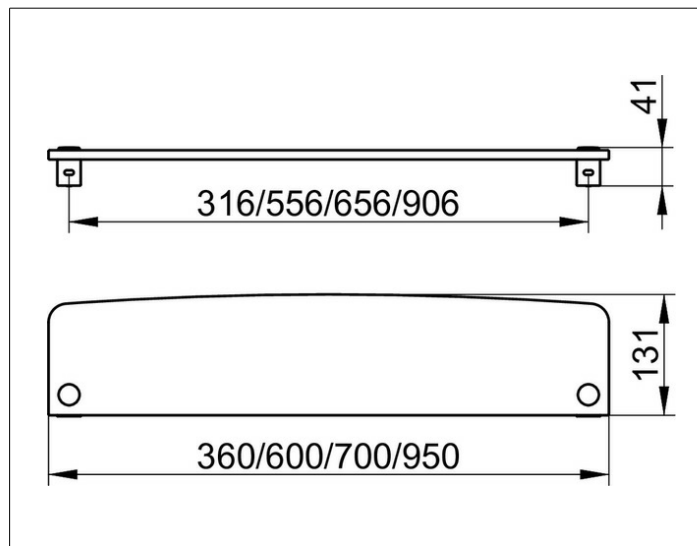

Elegance NEW

11610005600 Crystalline glass shelf

PRODUCT

DRAWING

PRODUCT ATTRIBUTES

without green tinged edge, only

DIMENSION

600 x 131 x 10 mm

SPECIFICATIONS

KEUCO ELEGANCE Crystalline glass plate 11610005600
 High quality Crystal glass plate to fit with shelf brackets, Cat-no. 11610
 600 x 131 x 10 mm, without green tinged edge
 The max. projection inclusive Glass plate is 131 mm
 Brackets and shelf to be ordered separately!