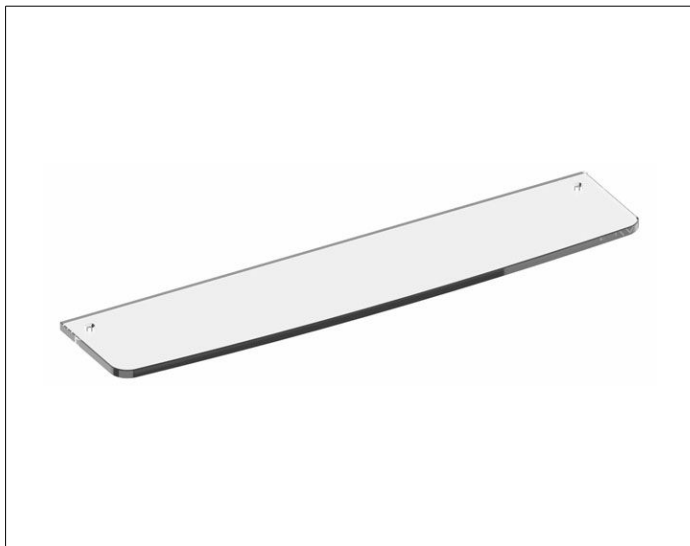

Elegance NEW

11610005600 Crystalline glass shelf

PRODUCT

DRAWING

PRODUCT ATTRIBUTES

without green tinged edge, only

DIMENSION

600 x 131 x 10 mm

SPECIFICATIONS

KEUCO ELEGANCE Crystalline glass plate 11610005600
 High quality Crystal glass plate to fit with shelf brackets, Cat-no. 11610
 600 x 131 x 10 mm, without green tinged edge
 The max. projection inclusive Glass plate is 131 mm
 Brackets and shelf to be ordered separately!