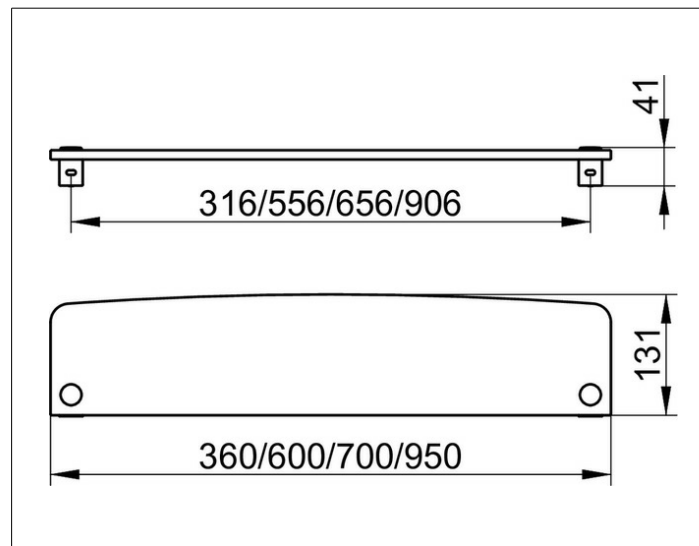

Elegance NEW

11610005700 Crystalline glass shelf

PRODUCT

DRAWING

PRODUCT ATTRIBUTES

without green tinged edge, only

DIMENSION

700 x 131 x 10 mm

SPECIFICATIONS

KEUCO ELEGANCE Crystalline glass plate 11610005700
 High quality Crystal glass plate to fit with shelf brackets, Cat-no. 11610
 700 x 131 x 10 mm, without green tinged edge
 The max. projection inclusive Glass plate is 131 mm
 Brackets and shelf to be ordered separately!