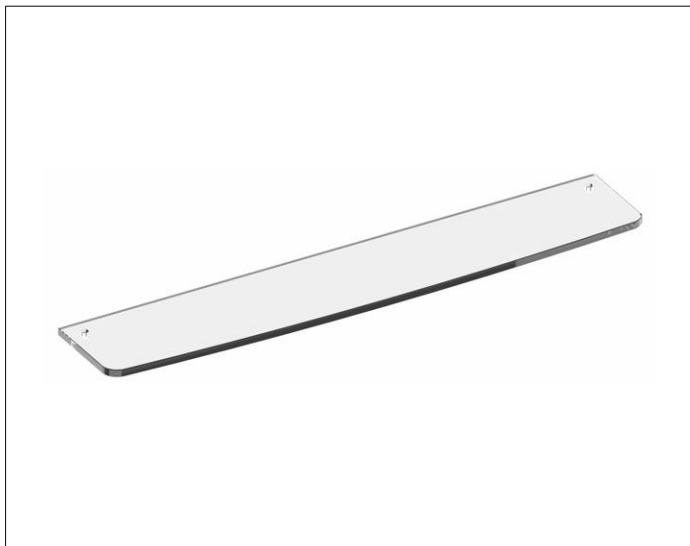

Elegance NEW

11610005700 Crystalline glass shelf

PRODUCT

DRAWING

PRODUCT ATTRIBUTES

without green tinged edge, only

DIMENSION

700 x 131 x 10 mm

SPECIFICATIONS

KEUCO ELEGANCE Crystalline glass plate 11610005700
 High quality Crystal glass plate to fit with shelf brackets, Cat-no. 11610
 700 x 131 x 10 mm, without green tinged edge
 The max. projection inclusive Glass plate is 131 mm
 Brackets and shelf to be ordered separately!