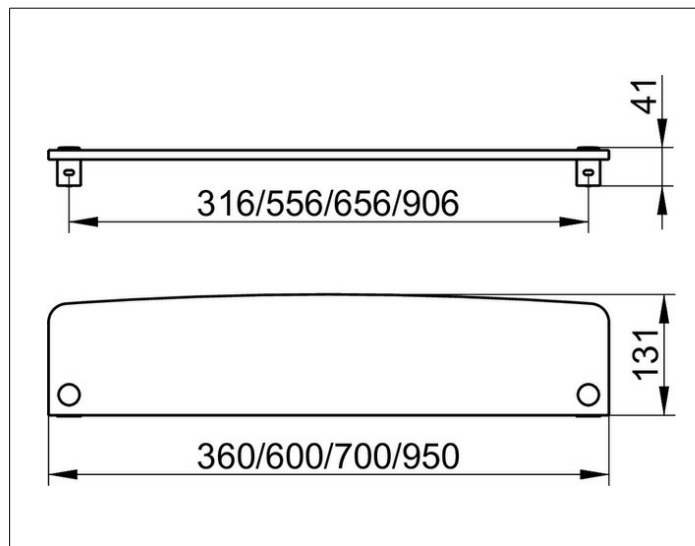

**Elegance NEW**

**11610005900 Crystalline glass shelf**

**PRODUCT**

**DRAWING**

**PRODUCT ATTRIBUTES**

without green tinged edge, only

**DIMENSION**

950 x 131 x 10 mm

**SPECIFICATIONS**

KEUCO ELEGANCE Crystalline glass plate 11610005900  
 High quality Crystal glass plate to fit with shelf brackets, Cat-no. 11610  
 950 x 131 x 10 mm, without green tinged edge  
 The max. projection inclusive Glass plate is 131 mm  
 Brackets and shelf to be ordered separately!