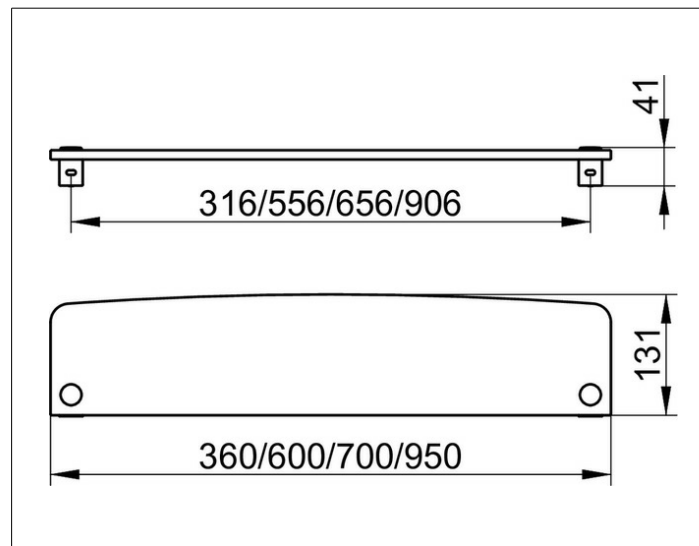

**Elegance NEW**

**11610009300 Crystal glass shelf**

**PRODUCT**

**DRAWING**

**PRODUCT ATTRIBUTES**

only

**DIMENSION**

360 x 131 x 10 mm

**SPECIFICATIONS**

KEUCO ELEGANCE Crystal glass plate 11610009300  
 High quality Crystal glass plate to fit with shelf brackets, Cat-no. 11610  
 360 x 131 x 10 mm, with green edging  
 The max. projection inclusive Glass plate is 131 mm  
 Brackets and shelf to be ordered separately!