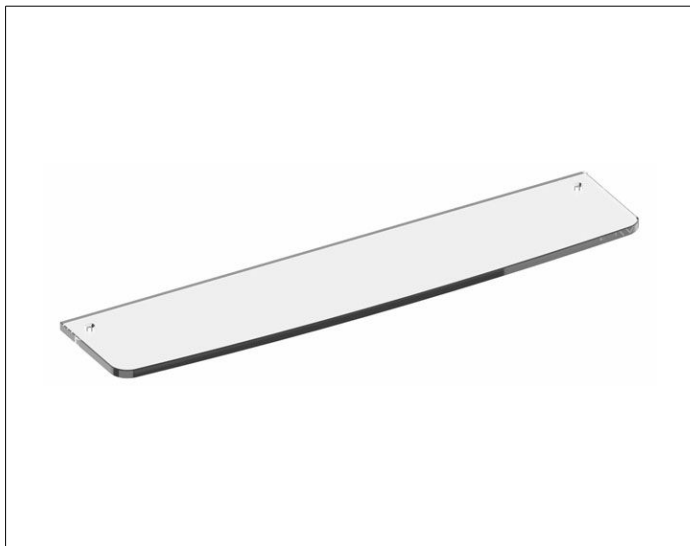

Elegance NEW

11610009600 Crystal glass shelf

PRODUCT

DRAWING

PRODUCT ATTRIBUTES

only

DIMENSION

600 x 131 x 10 mm

SPECIFICATIONS

KEUCO ELEGANCE Crystal glass plate 11610009600
 High quality Crystal glass plate to fit with shelf brackets, Cat-no. 11610
 600 x 131 x 10 mm, with green edging
 The max. projection inclusive Glass plate is 131 mm
 Brackets and shelf to be ordered separately!