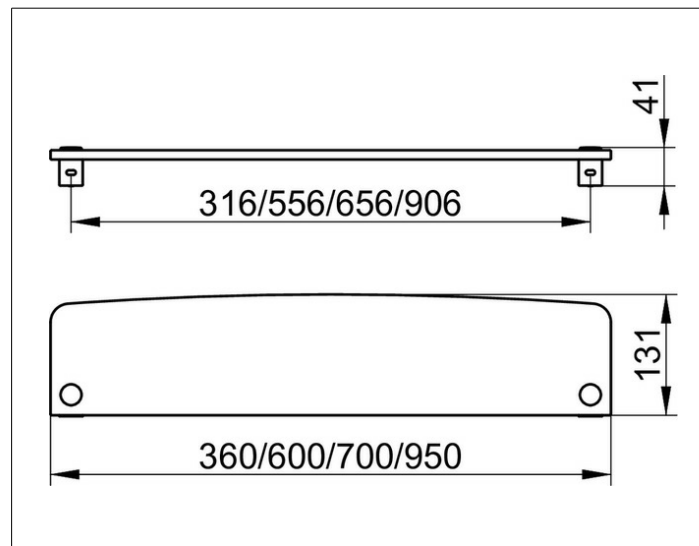

Elegance NEW

11610009600 Crystal glass shelf

PRODUCT

DRAWING

PRODUCT ATTRIBUTES

only

DIMENSION

600 x 131 x 10 mm

SPECIFICATIONS

KEUCO ELEGANCE Crystal glass plate 11610009600
 High quality Crystal glass plate to fit with shelf brackets, Cat-no. 11610
 600 x 131 x 10 mm, with green edging
 The max. projection inclusive Glass plate is 131 mm
 Brackets and shelf to be ordered separately!