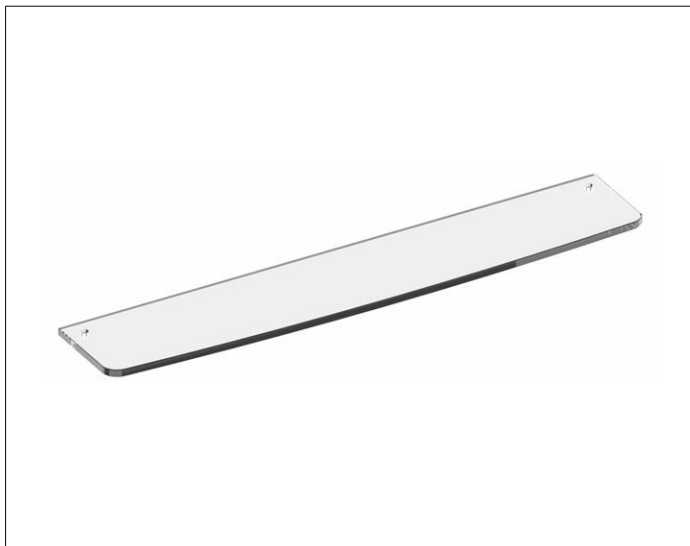

Elegance NEW

11610009700 Crystal glass shelf

PRODUCT

DRAWING

PRODUCT ATTRIBUTES

only

DIMENSION

700 x 131 x 10 mm

SPECIFICATIONS

KEUCO ELEGANCE Crystal glass plate 11610009700
 High quality Crystal glass plate to fit with shelf brackets, Cat-no. 11610
 700 x 131 x 10 mm, with green edging
 The max. projection inclusive Glass plate is 131 mm
 Brackets and shelf to be ordered separately!