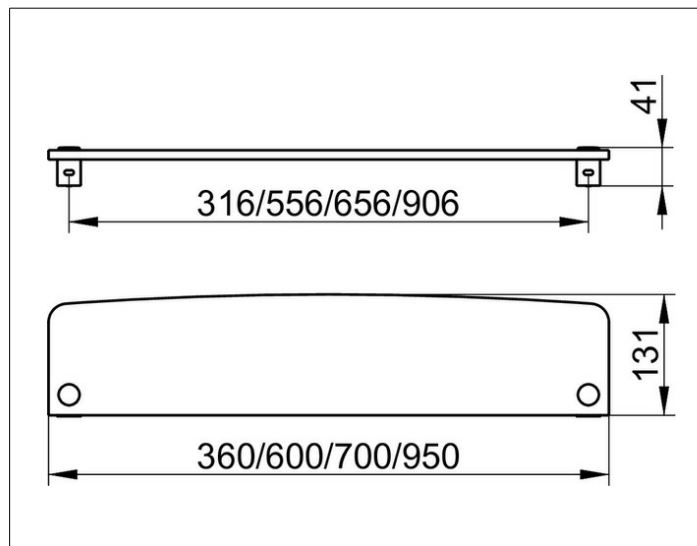

Elegance NEW

11610009700 Crystal glass shelf

PRODUCT

DRAWING

PRODUCT ATTRIBUTES

only

DIMENSION

700 x 131 x 10 mm

SPECIFICATIONS

KEUCO ELEGANCE Crystal glass plate 11610009700
 High quality Crystal glass plate to fit with shelf brackets, Cat-no. 11610
 700 x 131 x 10 mm, with green edging
 The max. projection inclusive Glass plate is 131 mm
 Brackets and shelf to be ordered separately!