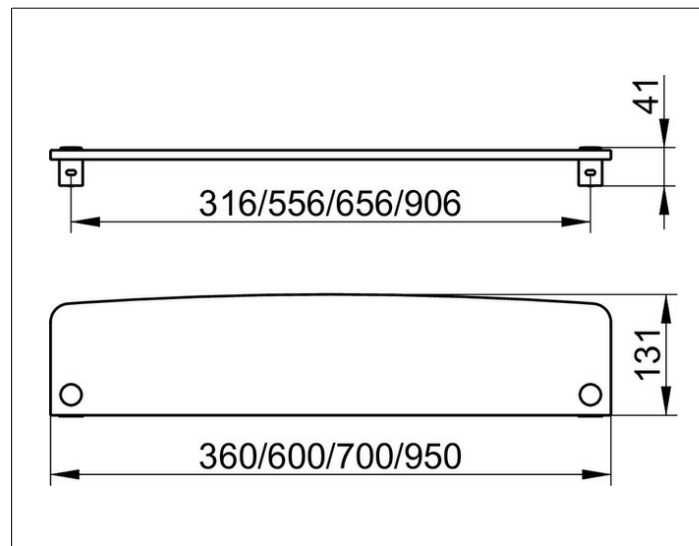

Elegance NEW

11610009900 Crystal glass shelf

PRODUCT

DRAWING

PRODUCT ATTRIBUTES

only

DIMENSION

950 x 131 x 10 mm

SPECIFICATIONS

KEUCO ELEGANCE Crystal glass plate 11610009900
 High quality Crystal glass plate to fit with shelf brackets, Cat-no. 11610
 950 x 131 x 10 mm, with green edging
 The max. projection inclusive Glass plate is 131 mm
 Brackets and shelf to be ordered separately!