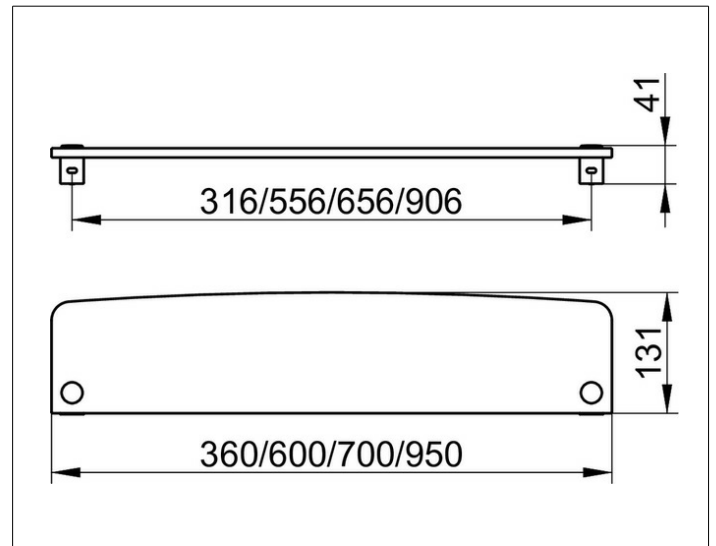

**Elegance NEW**

**11610010000** Pair of shelf brackets

**PRODUCT**

**DRAWING**

**PRODUCT ATTRIBUTES**

without shelf

**SURFACE**

chrome-plated

**SPECIFICATIONS**

KEUCO ELEGANCE Pair of shelf brackets 11610010000

without shelf

Chrome-plated

shelf brackets with an elegant shape,  
timeless Design,

to fit with The Crystalline glass shelf Cat-no. 11610005600, 11610005700,  
11610005900