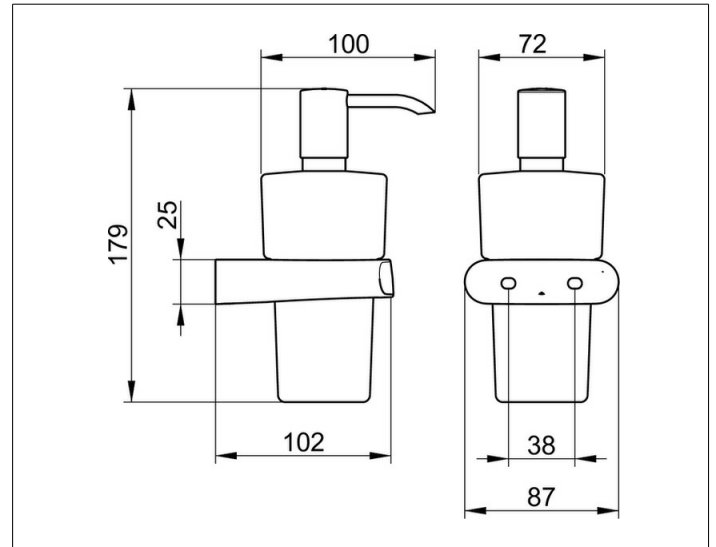

**Elegance NEW**

11654019000 Lotion dispenser

**PRODUCT**

**DRAWING**

**PRODUCT ATTRIBUTES**

crystal glass matt, complete with holder and pump  
for liquid soap  
Capacity: approx. 220 ml

**SURFACE**

chrome-plated

**SPECIFICATIONS**

KEUCO ELEGANCE lotion dispenser 11654019000, for wall installation  
Crystal glass matt,  
Complete with holder and pump  
For liquid soap  
chrome-plated lotion dispenser in an elegant design,  
easy to clean  
capacity: approx. 220 ml,  
width: 87 mm,  
height: 177 mm,  
projection: 102 mm  
The lotion dispenser is fitted hidden  
incl. corrosion-free mounting material