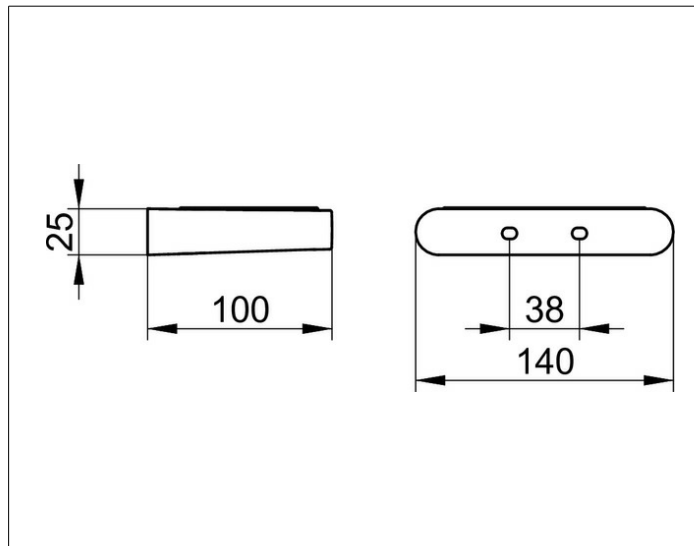

Elegance NEW
11655019000 Soap holder

PRODUCT

DRAWING

PRODUCT ATTRIBUTES

with detachable crystal soap dish matt

SURFACE

chrome-plated

SPECIFICATIONS

KEUCO ELEGANCE Soap holder
11655019000
for Wall mounting,
with detachable crystal soap dish matt,
with an elegant shape,
slightly shaped surfaces with a timeless design,
easy to clean
Height 26 mm,
Width 140 mm,
Projection 100 mm
The Soap dish will be discretely mounted
incl. corrosion-free mounting material