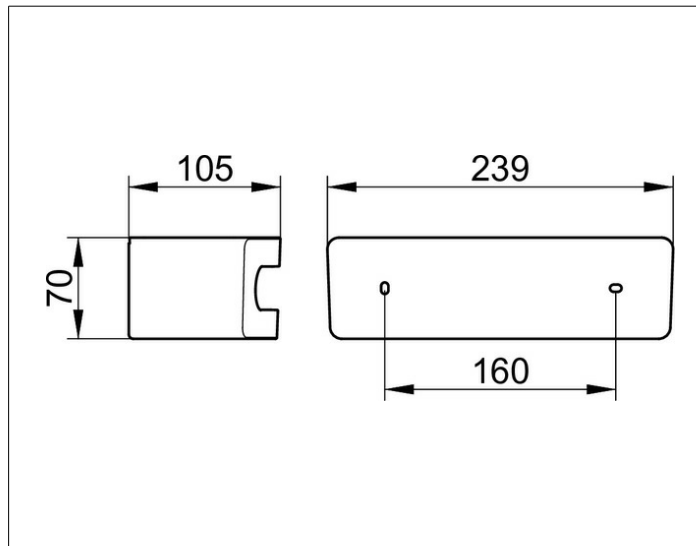

Elegance NEW

11658010000 Shower basket

PRODUCT

DRAWING

PRODUCT ATTRIBUTES

two parts: metal basket and detachable
synthetic insert, soap resistant, shatterproof, uv-protected

SURFACE

chrome-plated/white

SPECIFICATIONS

KEUCO ELEGANCE sponge wire basket 11658010000
Two parts: metal basket (chrome-plated) and detachable (white)
Synthetic insert, soap resistant, unbreakable, uv-protected
chrome-plated sponge basket for corner installation in an elegant design,
easy to clean,
total depth 105 mm, width 239 mm, height 70 mm,
incl. corrosion-free mounting material