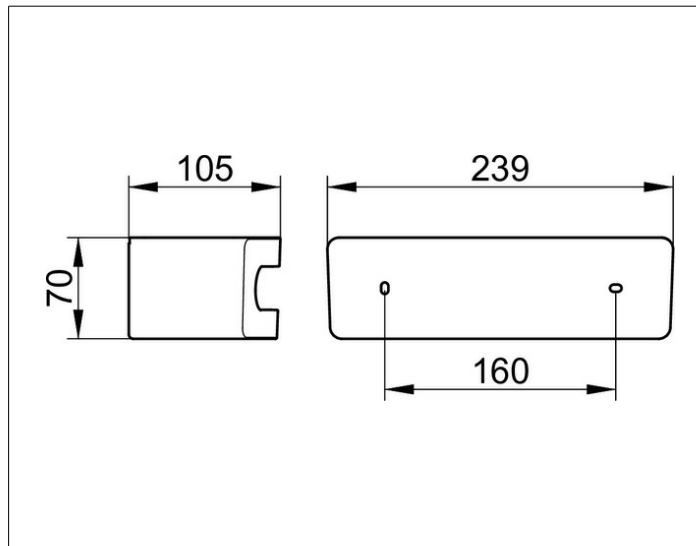

**Elegance NEW**

11658010001 Shower basket

**PRODUCT**

**DRAWING**

**PRODUCT ATTRIBUTES**

two parts: metal basket and detachable  
synthetic insert, soap resistant, shatterproof, uv-protected

**SURFACE**

chrome-plated/anthracite

**SPECIFICATIONS**

KEUCO ELEGANCE sponge wire basket 11658010001  
Two parts: metal basket (chrome-plated) and detachable (anthracite)  
Synthetic insert, soap resistant, unbreakable, uv-protected  
chrome-plated sponge basket for corner installation in an elegant design,  
easy to clean,  
total depth 105 mm, width 239 mm, height 70 mm,  
incl. corrosion-free mounting material