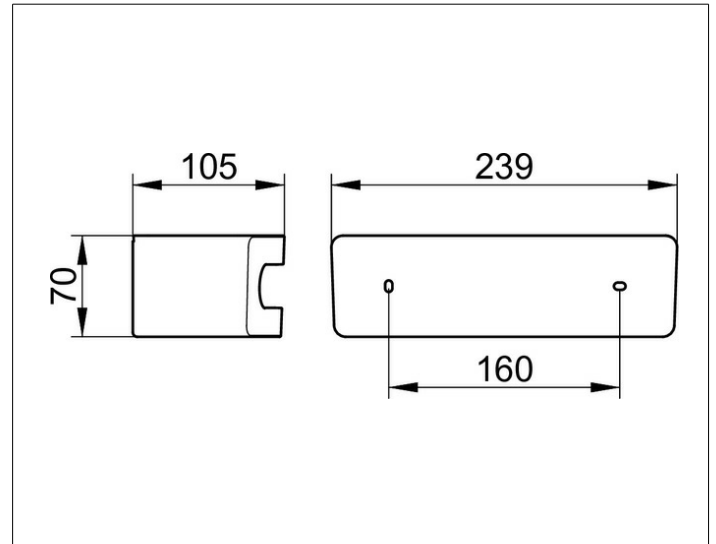

Elegance NEW

11658010001 Shower basket

PRODUCT

DRAWING

PRODUCT ATTRIBUTES

two parts: metal basket and detachable
synthetic insert, soap resistant, shatterproof, uv-protected

SURFACE

chrome-plated/anthracite

SPECIFICATIONS

KEUCO ELEGANCE sponge wire basket 11658010001
Two parts: metal basket (chrome-plated) and detachable (anthracite)
Synthetic insert, soap resistant, unbreakable, uv-protected
chrome-plated sponge basket for corner installation in an elegant design,
easy to clean,
total depth 105 mm, width 239 mm, height 70 mm,
incl. corrosion-free mounting material