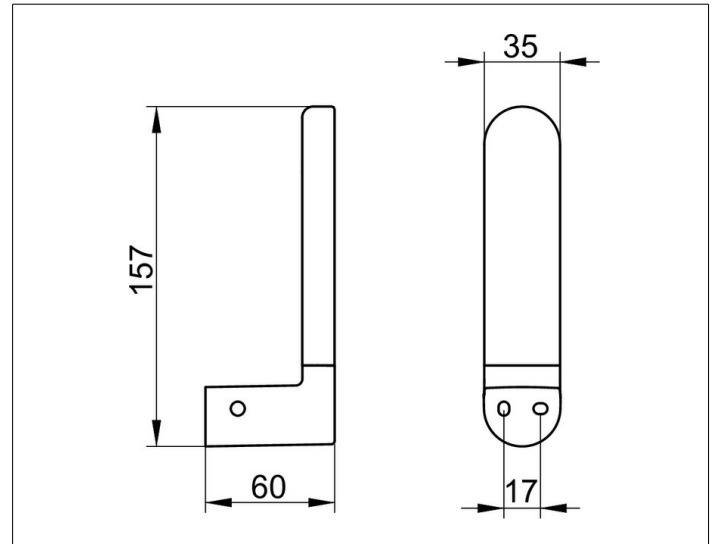

**Elegance NEW**

**11663010000 Spare paper holder**

**PRODUCT**

**DRAWING**

**SURFACE**

chrome-plated

**SPECIFICATIONS**

KEUCO ELEGANCE spare paper holder 11663010000

Chrome-plated Toilet spare paper holder with an elegant shape, slightly shaped surfaces with a timeless design,

easy to clean,

for Wall mounting

Height 157 mm,

Width 35 mm,

Projection 60 mm

The Toilet paper replacement roll grip will be discretely mounted incl. corrosion-free mounting material